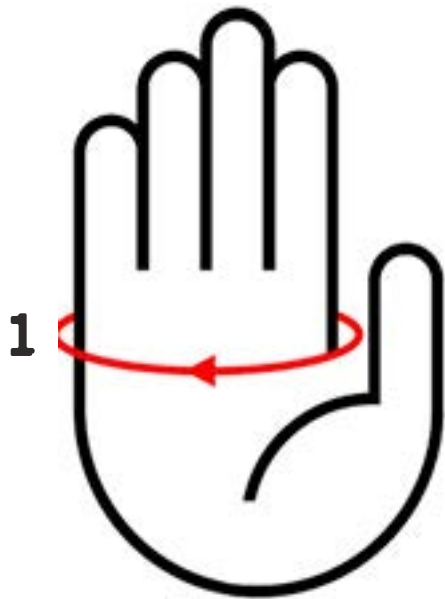

GLOVE SIZE CHART

Size 7	- 7"	or 17.8cm
Size 8	- 8"	or 20.3cm
Size 9	- 9"	or 22.8cm
Size 10	- 10"	or 25.4cm
Size 11	- 11"	or 27.9cm
Size 12	- 12"	or 30.4cm

***Recommendations**

- if your hand size falls inbetween sizes, order the next size up
- when ordering leather outers for Class 00 & 0 order one size up
- when ordering leather outers for Class 1-2 order same size
- when ordering leather outers for Class 3-4 order one size up